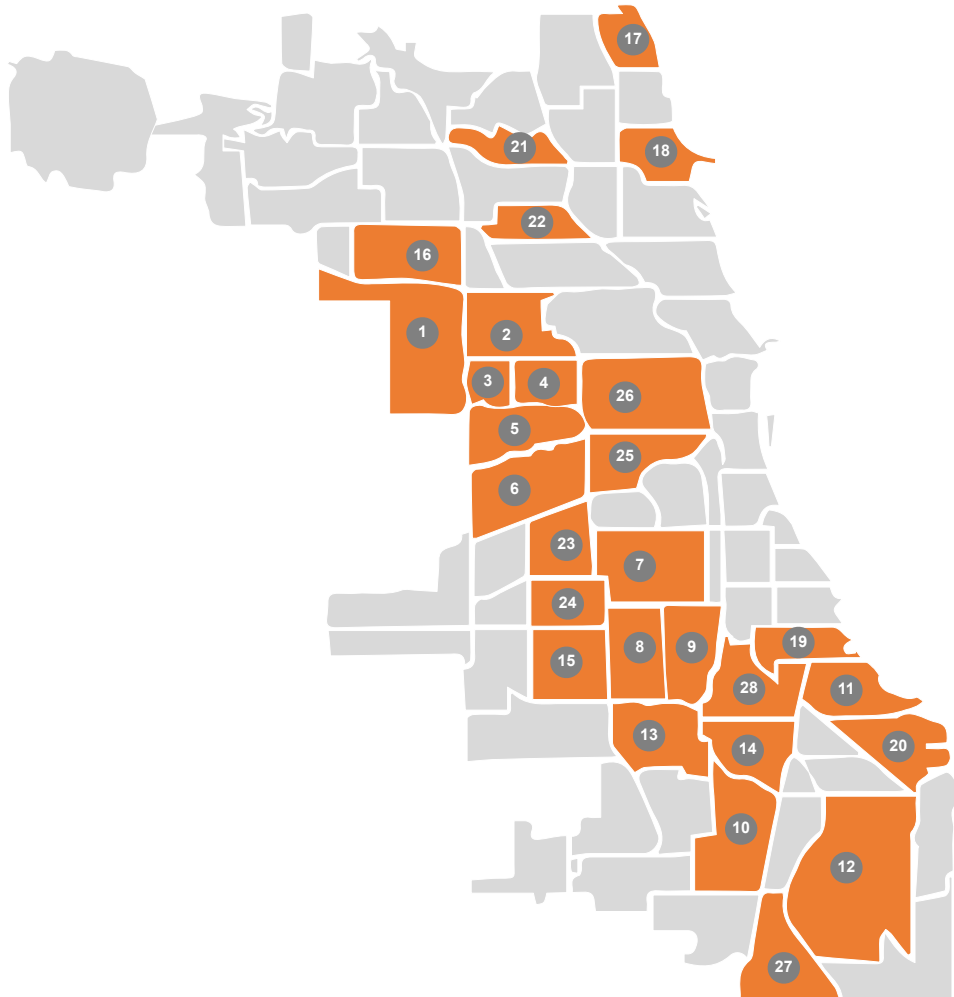

Chicago Community Areas

	COMMUNITIES	OUTREACH ORGANIZATION
1	Austin	INVC (Institute for Nonviolence Chicago)
2	Humboldt Park	ALSO (Alliance of Local Service Organizations)
3	West Garfield Park	INVC (Institute for Nonviolence Chicago)
4	East Garfield Park	Breakthrough
5	North Lawndale	UCAN
6	South Lawndale (Little Village)	Enlace, New Life Centers
7	New City (Back of the Yards)	Precious Blood Ministry of Reconciliation
8	West Englewood	Public Equity, Target Area Development Corp, Think Outside Da Block
9	Englewood	Public Equity, Target Area Development Corp, Think Outside Da Block
10	Roseland	UCAN
11	South Shore	Claretian Associates
12	South Deering	Claretian Associates
13	Auburn Gresham	Target Area Development Corp
14	Chatham	Target Area Development Corp
15	Chicago Lawn	SWOP (Southwest Organizing Project)
16	Belmont Cragin	ALSO (Alliance of Local Service Organizations)
17	Rogers Park	ONE Northside
18	Uptown	ONE Northside
19	Woodlawn	Project H.O.O.D.
20	South Chicago	Claretian Associates
21	Albany Park	ALSO (Alliance of Local Service Organizations)
22	Avondale	ALSO (Alliance of Local Service Organizations)
23	Brighton Park	New Life Centers
24	Gage Park	SWOP (Southwest Organizing Project)
25	Lower West Side	New Life Centers
26	Near West Side	Together Chicago
27	Riverdale	UCAN
28	Greater Grand Crossing	Project H.O.O.D.