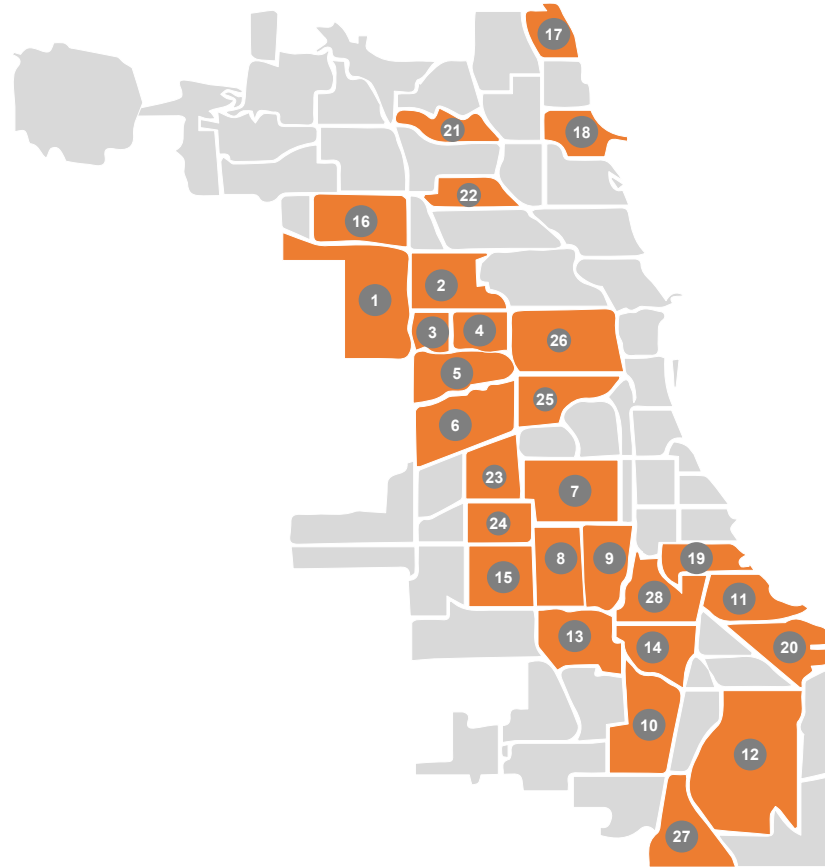

### Chicago Community Areas

	COMMUNITIES	OUTREACH ORGANIZATION
1	Austin	INVC (Institute for Nonviolence Chicago)
2	Humboldt Park	ALSO (Alliance of Local Service Organizations)
3	West Garfield Park	INVC (Institute for Nonviolence Chicago)
4	East Garfield Park	Breakthrough
5	North Lawndale	UCAN
6	South Lawndale (Little Village)	Enlace, New Life Centers
7	New City (Back of the Yards)	Precious Blood Ministry of Reconciliation
8	West Englewood	Target Area Development Corp
9	Englewood	Target Area Development Corp
10	Roseland	UCAN
11	South Shore	Claretian Associates
12	South Deering	Claretian Associates
13	Auburn Gresham	Target Area Development Corp
14	Chatham	Target Area Development Corp
15	Chicago Lawn	SWOP (Southwest Organizing Project)
16	Belmont Cragin	ALSO (Alliance of Local Service Organizations)
17	Rogers Park	ONE Northside
18	Uptown	ONE Northside
19	Woodlawn	Project H.O.O.D.
20	South Chicago	Claretian Associates
21	Albany Park	ALSO (Alliance of Local Service Organizations)
22	Avondale	ALSO (Alliance of Local Service Organizations)
23	Brighton Park	New Life Centers
24	Gage Park	SWOP (Southwest Organizing Project)
25	Lower West Side	New Life Centers
26	Near West Side	Together Chicago
27	Riverdale	UCAN
28	Greater Grand Crossing	Project H.O.O.D.