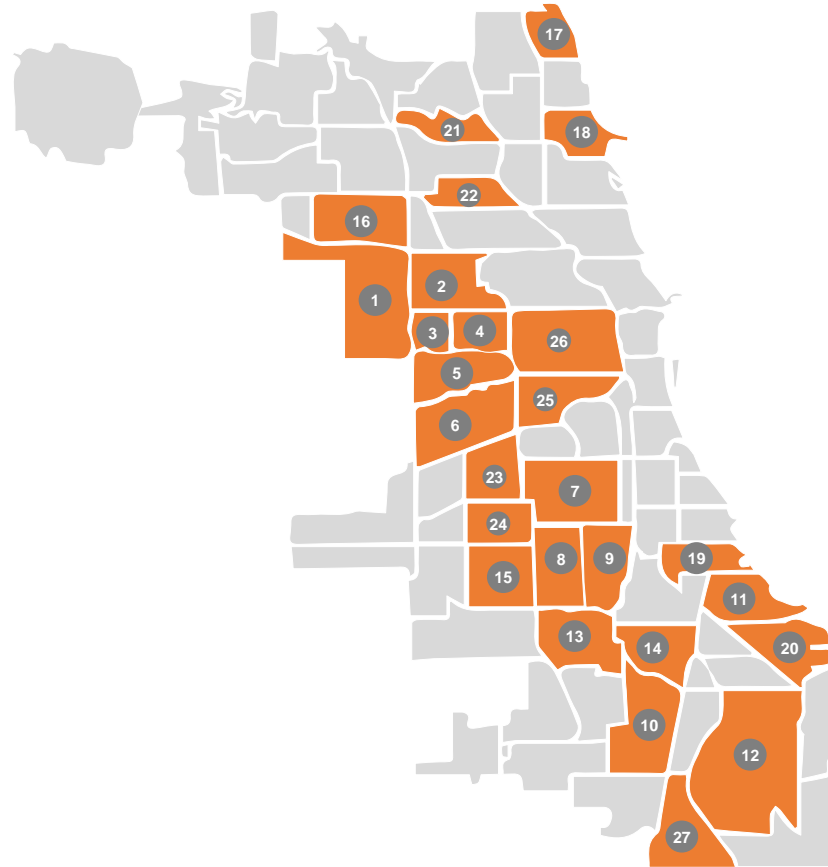

Chicago Community Areas

	COMMUNITIES	OUTREACH ORGANIZATION
1	Austin	INVC (Institute for Nonviolence Chicago)
2	Humboldt Park	ALSO (Alliance of Local Service Organizations)
3	West Garfield Park	INVC (Institute for Nonviolence Chicago)
4	East Garfield Park	Breakthrough
5	North Lawndale	UCAN
6	South Lawndale (Little Village)	Enlace, New Life Centers
7	New City (Back of the Yards)	Precious Blood Ministry of Reconciliation
8	West Englewood	Target Area Development Corp
9	Englewood	Target Area Development Corp
10	Roseland	UCAN
11	South Shore	Claretian Associates
12	South Deering	Claretian Associates
13	Auburn Gresham	Target Area Development Corp
14	Chatham	Target Area Development Corp
15	Chicago Lawn	SWOP (Southwest Organizing Project)
16	Belmont Cragin	ALSO (Alliance of Local Service Organizations)
17	Rogers Park	ONE Northside
18	Uptown	ONE Northside
19	Woodlawn	Project H.O.O.D.
20	South Chicago	Claretian Associates
21	Albany Park	ALSO (Alliance of Local Service Organizations)
22	Avondale	ALSO (Alliance of Local Service Organizations)
23	Brighton Park	New Life Centers
24	Gage Park	SWOP (Southwest Organizing Project)
25	Lower West Side	New Life Centers
26	Near West Side	Together Chicago
27	Riverdale	UCAN